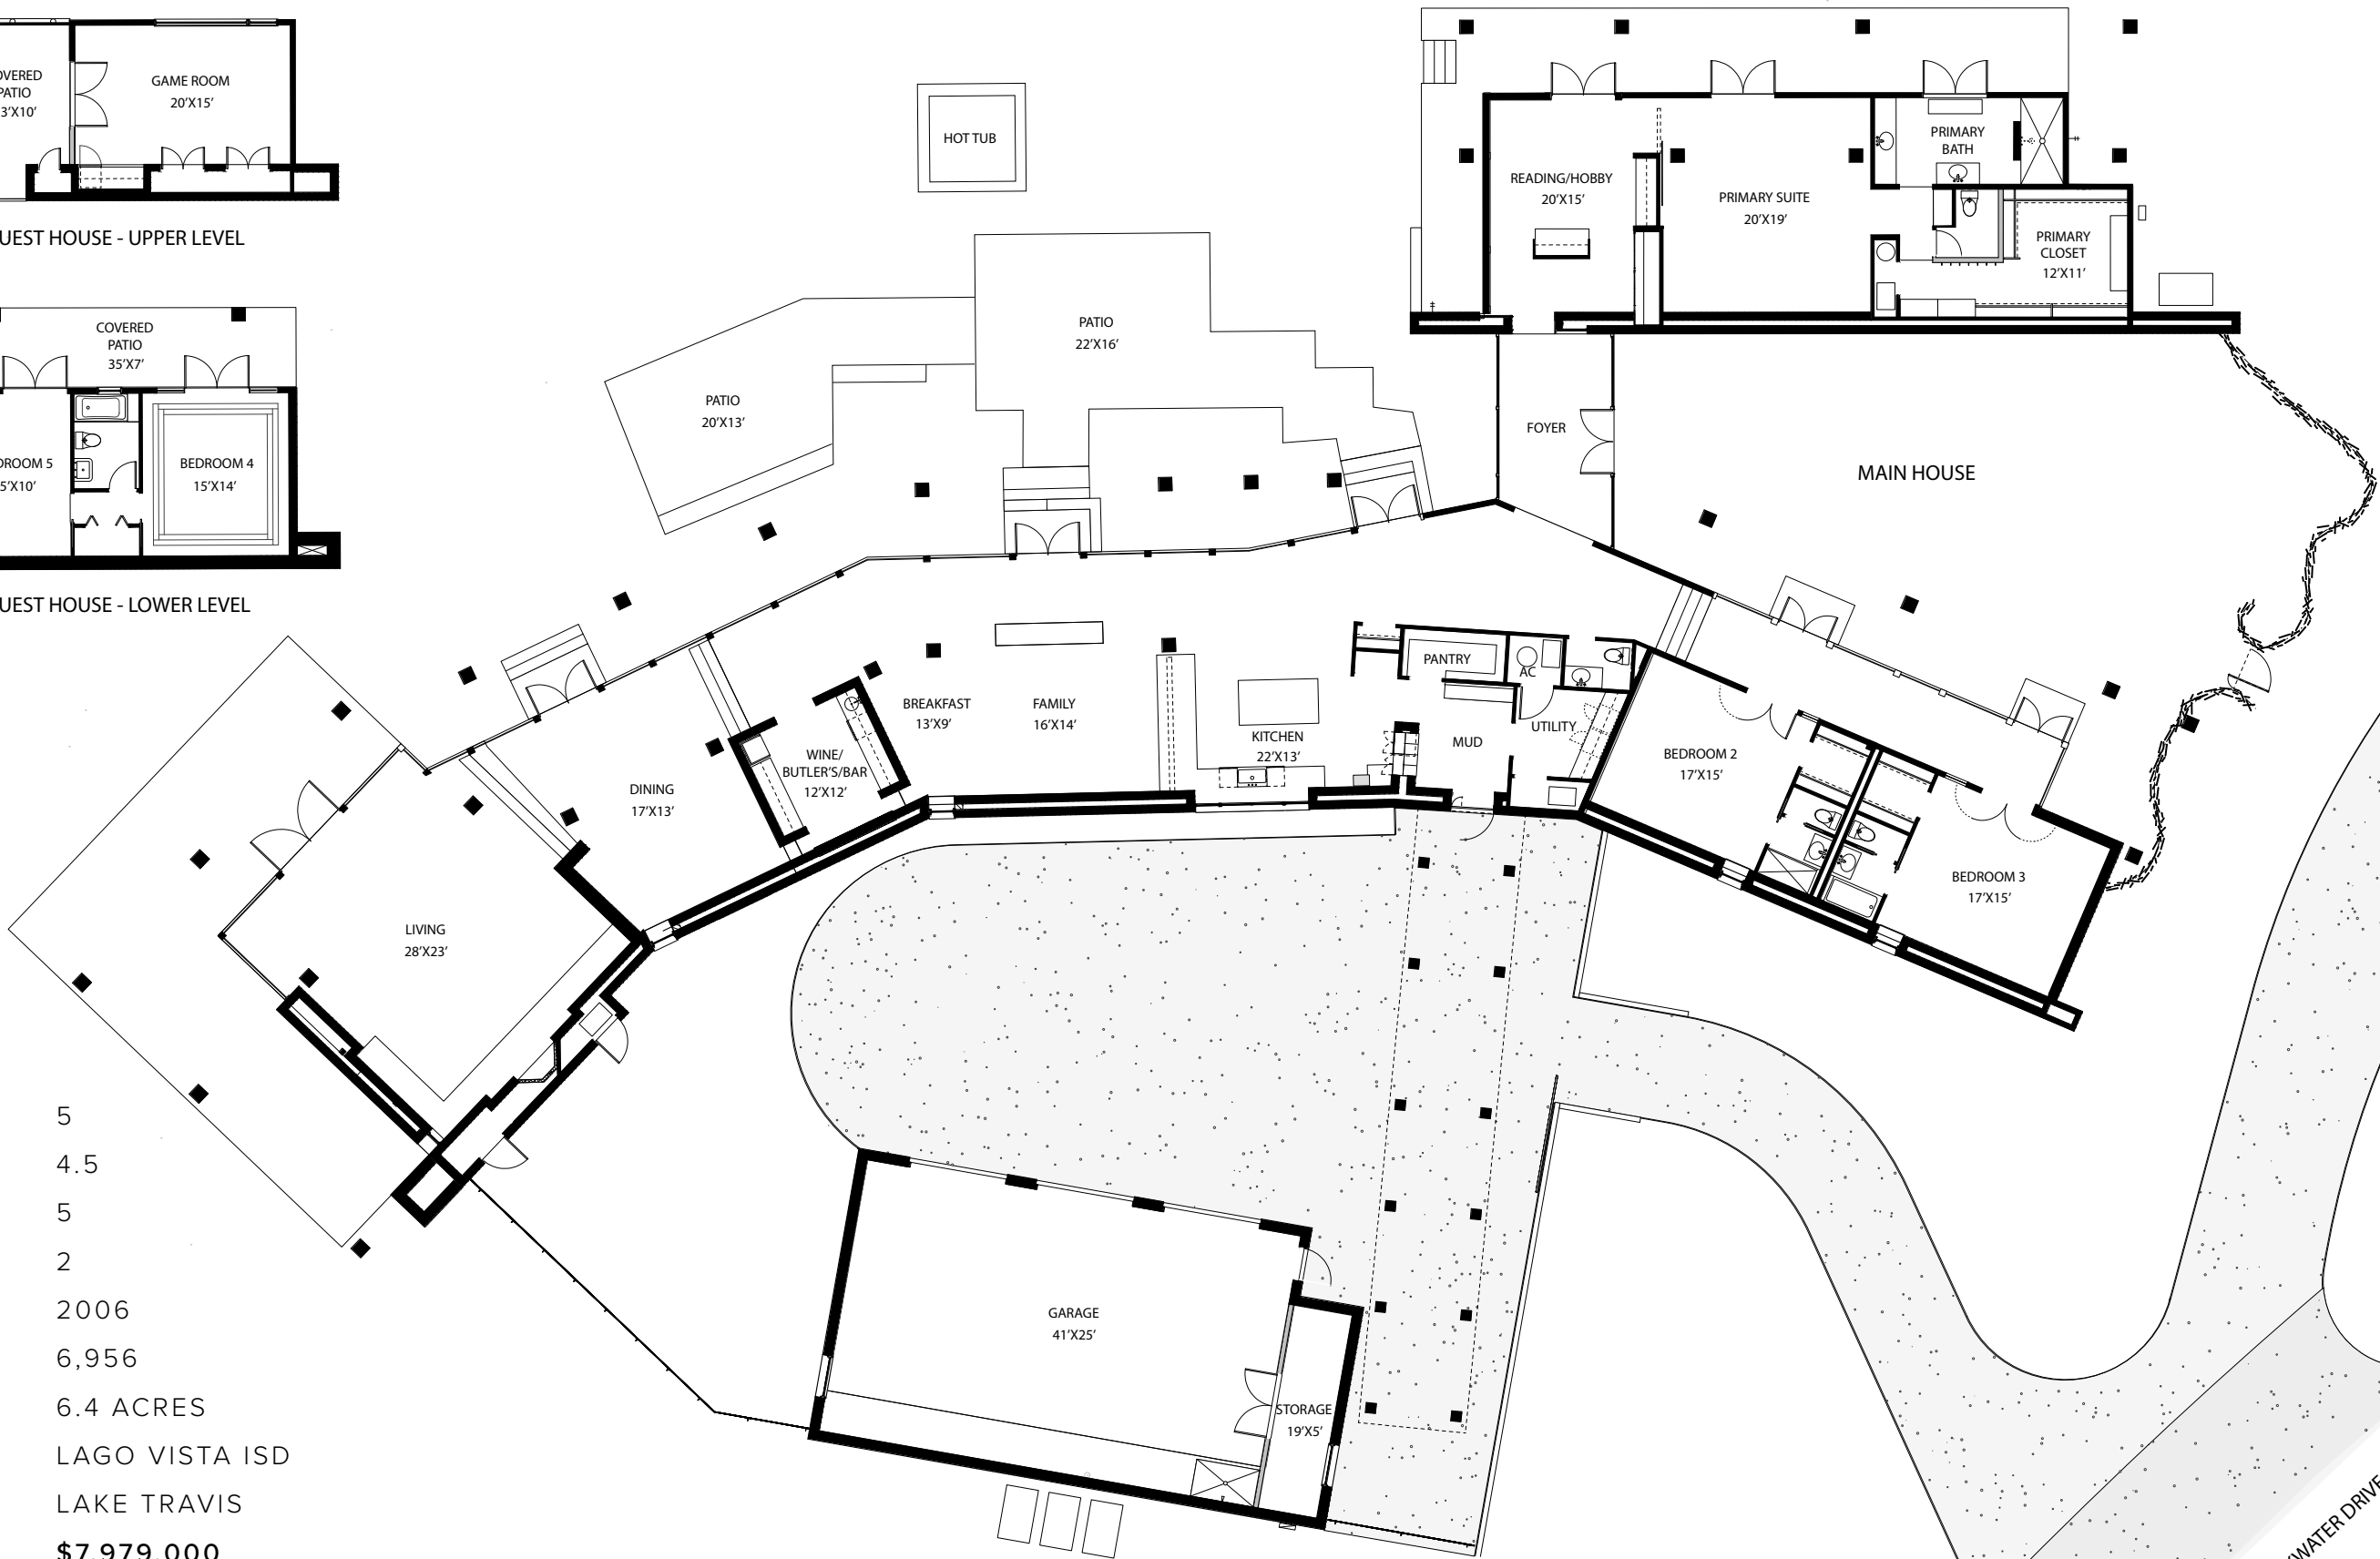

# FLOOR PLAN

GUEST HOUSE - UPPER LEVEL

GUEST HOUSE - LOWER LEVEL

- BEDROOMS: 5
- BATHROOMS: 4.5
- LIVING AREAS: 5
- DINING AREAS: 2
- YEAR BUILT: 2006
- SQUARE FEET: 6,956
- LOT SIZE: 6.4 ACRES
- SCHOOLS: LAGO VISTA ISD
- WATER FRONT: LAKE TRAVIS
- PRICE: **\$7,979,000**

BREAKWATER DRIVE