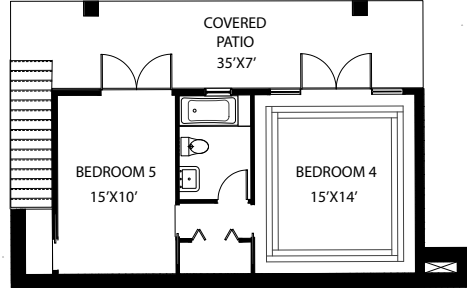

# FLOOR PLAN

GUEST HOUSE - UPPER LEVEL

GUEST HOUSE - LOWER LEVEL

- BEDROOMS: 5
- BATHROOMS: 4.5
- LIVING AREAS: 5
- DINING AREAS: 2
- YEAR BUILT: 2006
- SQUARE FEET: 6,956
- LOT SIZE: 6.4 ACRES
- SCHOOLS: LAGO VISTA ISD
- WATER FRONT: LAKE TRAVIS
- PRICE: **\$7,979,000**