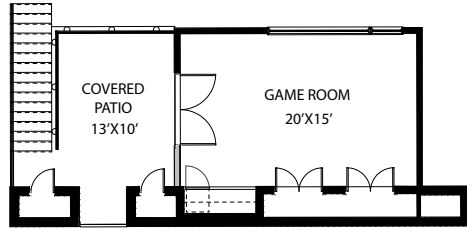

# FLOOR PLAN

GUEST HOUSE - UPPER LEVEL

GUEST HOUSE - LOWER LEVEL

- BEDROOMS: 5
- BATHROOMS: 4.5
- LIVING AREAS: 5
- DINING AREAS: 2
- YEAR BUILT: 2006
- SQUARE FEET: 6,956
- LOT SIZE: 6.4 ACRES
- SCHOOLS: LAGO VISTA ISD
- WATER FRONT: LAKE TRAVIS
- PRICE: **\$7,979,000**